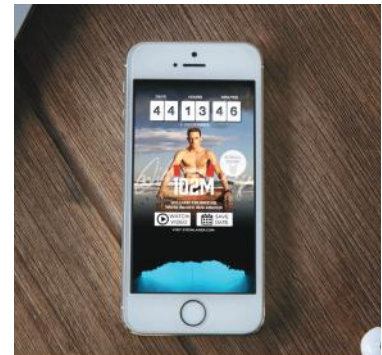

Appographic Targeting – InMobi

---

BBC Case Study

InMobi Monetization Solution for Games

+91 9379 85 75 85  
anoopvaikom@gmail.com  
Reel : <https://goo.gl/C4iNDp>

InMobi Creative Services

App Install Platform – InMobi